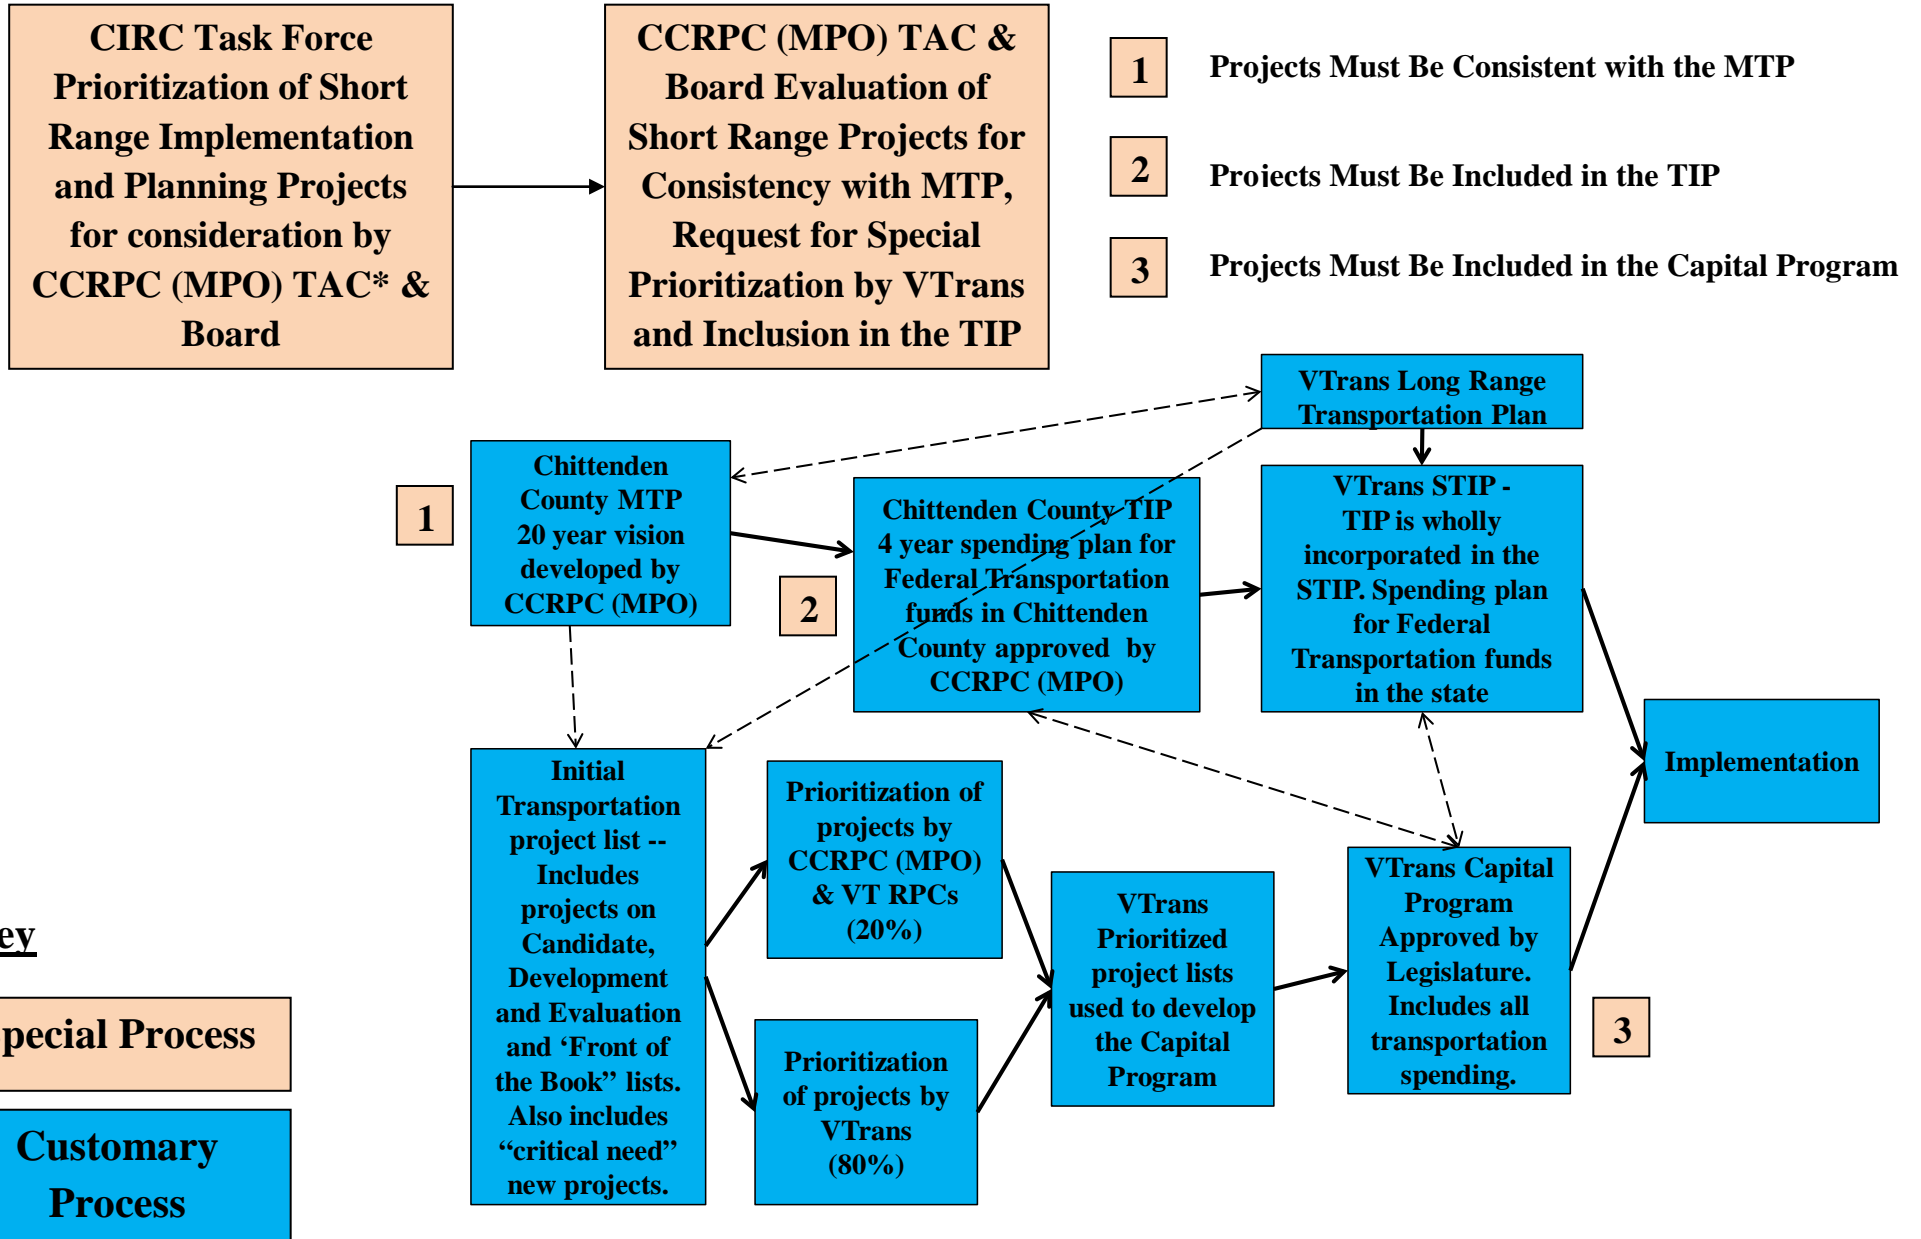

Summary of Relationship between the CIRC Task Force, CCRPC (MPO), VTrans, and Legislature related to the Task Force Prioritized List of Short Range Implementation Projects, the Metropolitan Transportation Plan (MTP), Transportation Improvement Program (TIP), the State TIP, and the Capital Program

*TAC – Transportation Advisory Committee