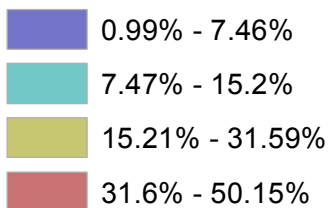

Percent of Total Population Below the Poverty Level

Legend

Percent By Tract

Source: 2005-2009 American Community Survey, B17001