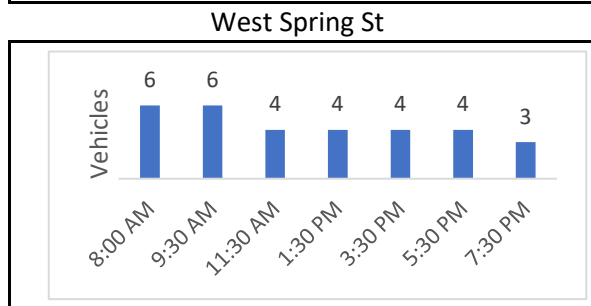

## Weaver Street Parking Count - Sunday 4/15/2018\*

**Maple St**

No parking this side

**West Allen St**

**West Allen St**

\*9:30 AM and 3:30 PM were counted on Sunday 4/22

## Weaver Street Parking Count - Wednesday 4/18/2018\*

\*8:00 AM was counted on Friday 5/18