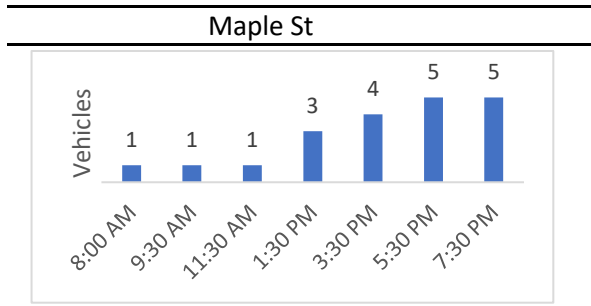

## Weaver Street Parking Count - Sunday 4/15/2018\*

**Maple St**

No parking this side

**West Allen St**

**West Allen St**

\*9:30 AM and 3:30 PM were counted on Sunday 4/22

## Weaver Street Parking Count - Wednesday 4/18/2018\*

\*8:00 AM was counted on Friday 5/18