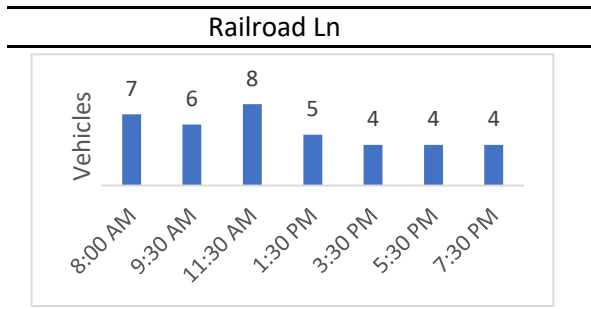

## Weaver Street Parking Count - Sunday 4/15/2018\*

**Maple St**

No parking this side

**West Allen St**

**West Allen St**

\*9:30 AM and 3:30 PM were counted on Sunday 4/22

## Weaver Street Parking Count - Wednesday 4/18/2018\*

\*8:00 AM was counted on Friday 5/18