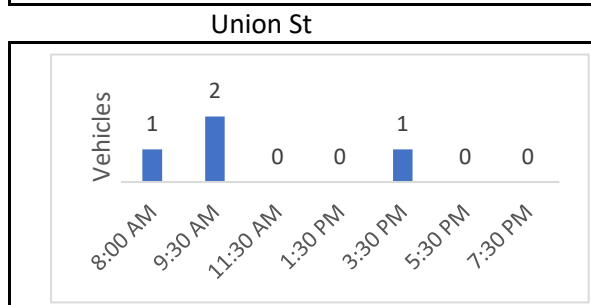

## Weaver Street Parking Count - Sunday 4/15/2018\*

**Maple St**

No parking this side

**West Allen St**

**West Allen St**

\*9:30 AM and 3:30 PM were counted on Sunday 4/22

## Weaver Street Parking Count - Wednesday 4/18/2018\*

\*8:00 AM was counted on Friday 5/18