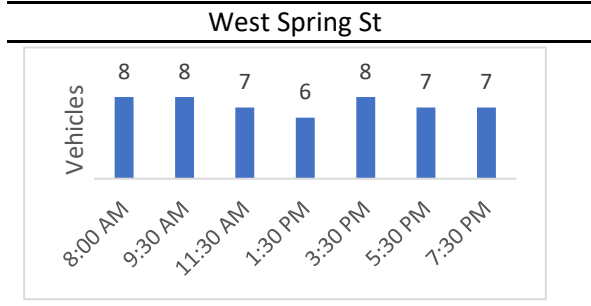

## Weaver Street Parking Count - Sunday 4/15/2018\*

**Maple St**

No parking this side

**West Allen St**

**West Allen St**

\*9:30 AM and 3:30 PM were counted on Sunday 4/22

## Weaver Street Parking Count - Wednesday 4/18/2018\*

\*8:00 AM was counted on Friday 5/18