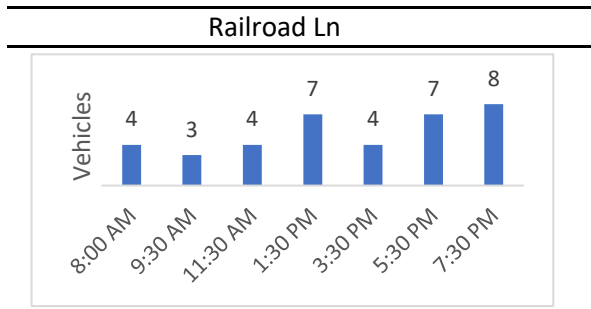

## Weaver Street Parking Count - Sunday 4/15/2018\*

**Maple St**

No parking this side

**West Allen St**

**West Allen St**

\*9:30 AM and 3:30 PM were counted on Sunday 4/22

## Weaver Street Parking Count - Wednesday 4/18/2018\*

\*8:00 AM was counted on Friday 5/18