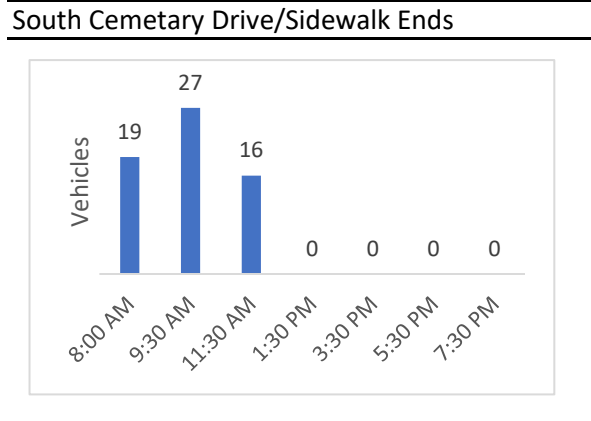

## Weaver Street Parking Count - Sunday 4/15/2018\*

**Maple St**

No parking this side

**West Allen St**

**West Allen St**

\*9:30 AM and 3:30 PM were counted on Sunday 4/22

## Weaver Street Parking Count - Wednesday 4/18/2018\*

\*8:00 AM was counted on Friday 5/18