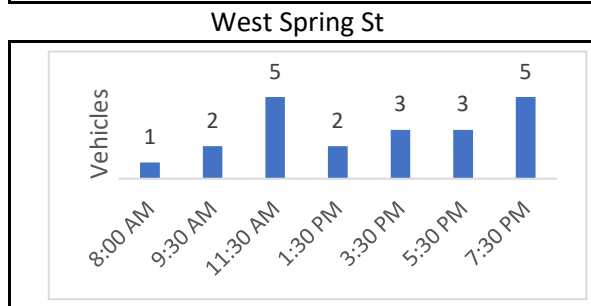

## Weaver Street Parking Count - Sunday 4/15/2018\*

**Maple St**

No parking this side

**West Allen St**

**West Allen St**

\*9:30 AM and 3:30 PM were counted on Sunday 4/22

## Weaver Street Parking Count - Wednesday 4/18/2018\*

\*8:00 AM was counted on Friday 5/18