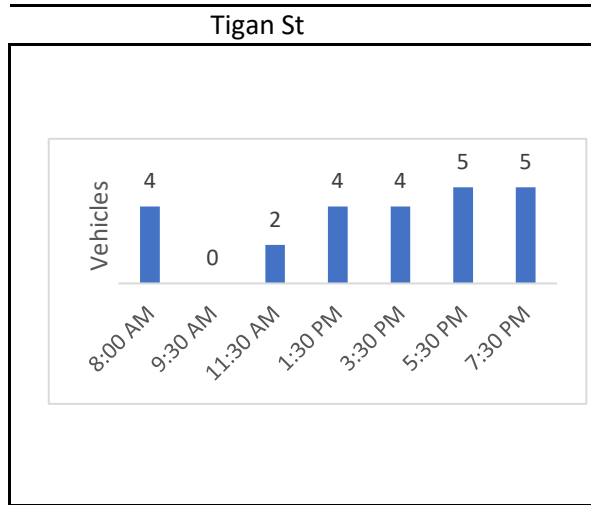

## Weaver Street Parking Count - Sunday 4/15/2018\*

**Maple St**

No parking this side

**West Allen St**

**West Allen St**

\*9:30 AM and 3:30 PM were counted on Sunday 4/22

## Weaver Street Parking Count - Wednesday 4/18/2018\*

\*8:00 AM was counted on Friday 5/18