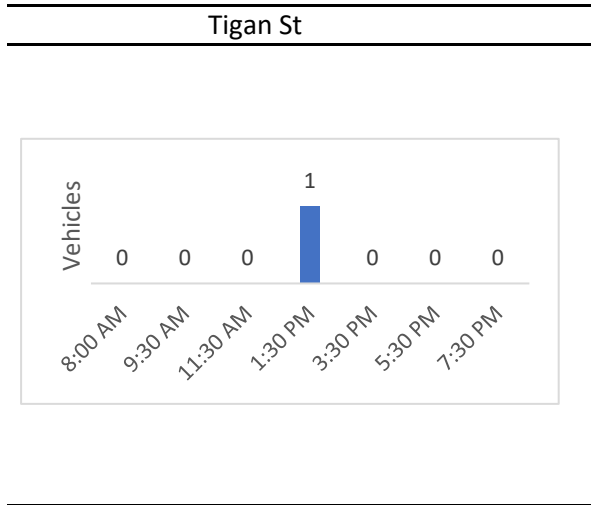

## Weaver Street Parking Count - Sunday 4/15/2018\*

**Maple St**

No parking this side

**West Allen St**

**West Allen St**

\*9:30 AM and 3:30 PM were counted on Sunday 4/22

## Weaver Street Parking Count - Wednesday 4/18/2018\*

\*8:00 AM was counted on Friday 5/18