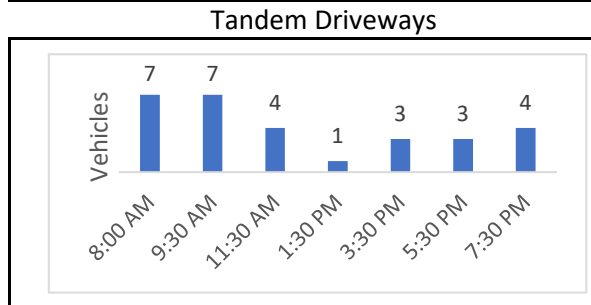

## Weaver Street Parking Count - Sunday 4/15/2018\*

**Maple St**

No parking this side

**West Allen St**

**West Allen St**

\*9:30 AM and 3:30 PM were counted on Sunday 4/22

## Weaver Street Parking Count - Wednesday 4/18/2018\*

\*8:00 AM was counted on Friday 5/18