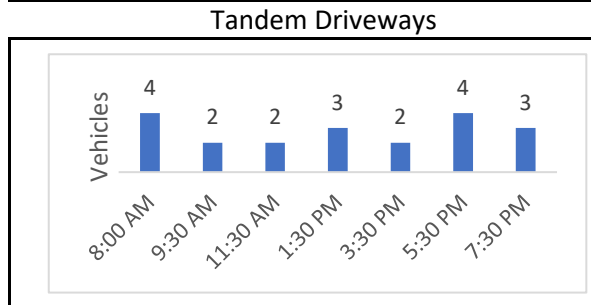

## Weaver Street Parking Count - Sunday 4/15/2018\*

**Maple St**

No parking this side

**West Allen St**

**West Allen St**

\*9:30 AM and 3:30 PM were counted on Sunday 4/22

## Weaver Street Parking Count - Wednesday 4/18/2018\*

\*8:00 AM was counted on Friday 5/18