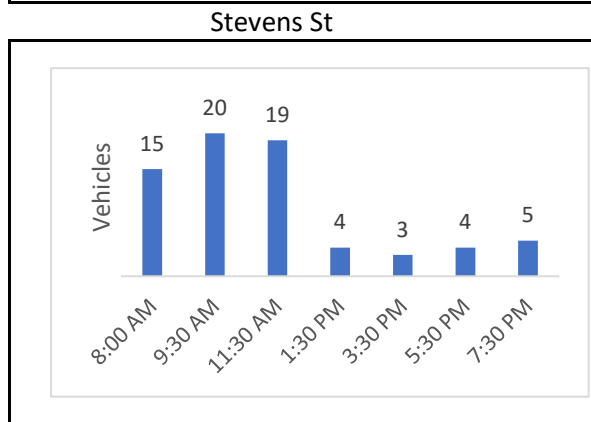

## Weaver Street Parking Count - Sunday 4/15/2018\*

**Maple St**

No parking this side

**West Allen St**

**West Allen St**

\*9:30 AM and 3:30 PM were counted on Sunday 4/22

## Weaver Street Parking Count - Wednesday 4/18/2018\*

\*8:00 AM was counted on Friday 5/18