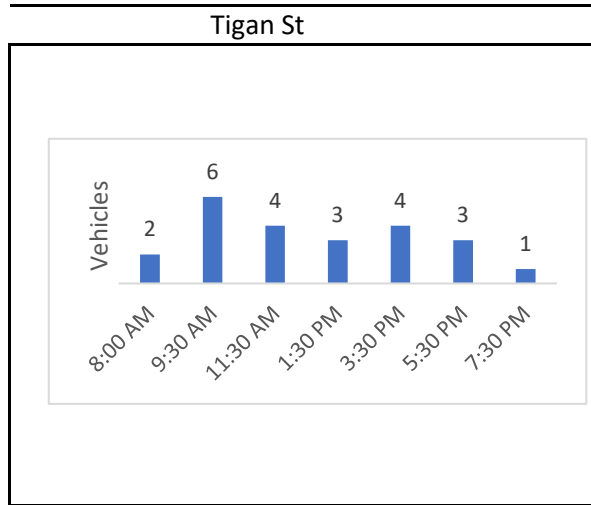

## Weaver Street Parking Count - Sunday 4/15/2018\*

**Maple St**

No parking this side

**West Allen St**

**West Allen St**

\*9:30 AM and 3:30 PM were counted on Sunday 4/22

## Weaver Street Parking Count - Wednesday 4/18/2018\*

\*8:00 AM was counted on Friday 5/18