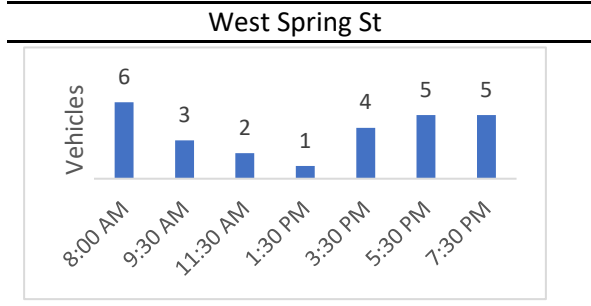

## Weaver Street Parking Count - Sunday 4/15/2018\*

**Maple St**

No parking this side

**West Allen St**

**West Allen St**

\*9:30 AM and 3:30 PM were counted on Sunday 4/22

## Weaver Street Parking Count - Wednesday 4/18/2018\*

\*8:00 AM was counted on Friday 5/18