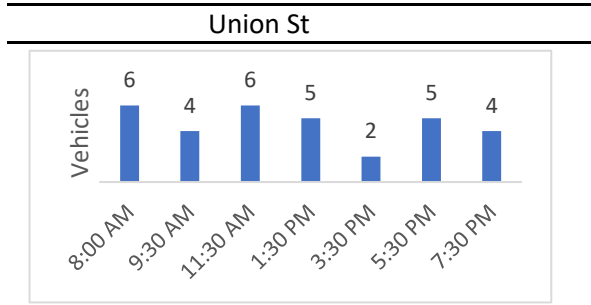

## Weaver Street Parking Count - Sunday 4/15/2018\*

**Maple St**

No parking this side

**West Allen St**

**West Allen St**

\*9:30 AM and 3:30 PM were counted on Sunday 4/22

## Weaver Street Parking Count - Wednesday 4/18/2018\*

\*8:00 AM was counted on Friday 5/18