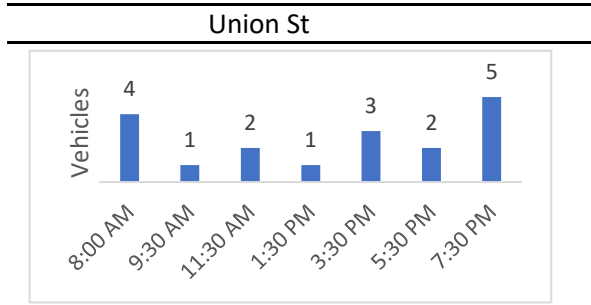

## Weaver Street Parking Count - Sunday 4/15/2018\*

**Maple St**

No parking this side

**West Allen St**

**West Allen St**

\*9:30 AM and 3:30 PM were counted on Sunday 4/22

## Weaver Street Parking Count - Wednesday 4/18/2018\*

\*8:00 AM was counted on Friday 5/18