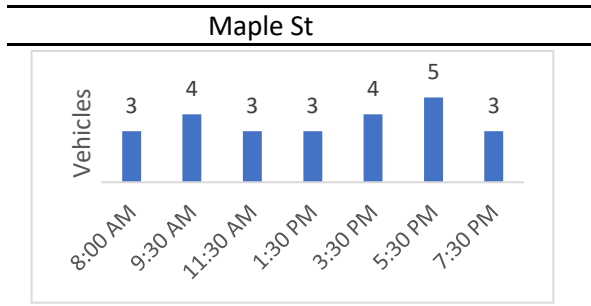

## Weaver Street Parking Count - Sunday 4/15/2018\*

**Maple St**

No parking this side

**West Allen St**

**West Allen St**

\*9:30 AM and 3:30 PM were counted on Sunday 4/22

## Weaver Street Parking Count - Wednesday 4/18/2018\*

\*8:00 AM was counted on Friday 5/18