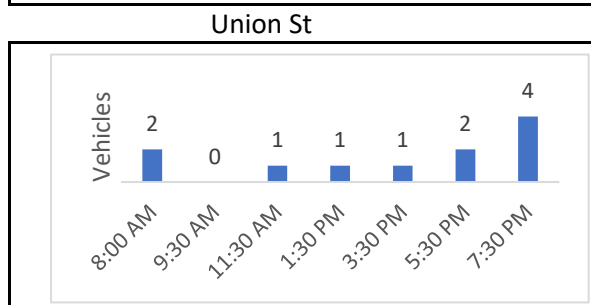

## Weaver Street Parking Count - Sunday 4/15/2018\*

**Maple St**

No parking this side

**West Allen St**

**West Allen St**

\*9:30 AM and 3:30 PM were counted on Sunday 4/22

## Weaver Street Parking Count - Wednesday 4/18/2018\*

\*8:00 AM was counted on Friday 5/18