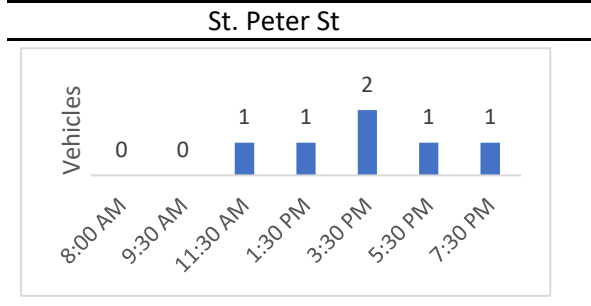

## Weaver Street Parking Count - Sunday 4/15/2018\*

**Maple St**

No parking this side

**West Allen St**

**West Allen St**

\*9:30 AM and 3:30 PM were counted on Sunday 4/22

## Weaver Street Parking Count - Wednesday 4/18/2018\*

\*8:00 AM was counted on Friday 5/18