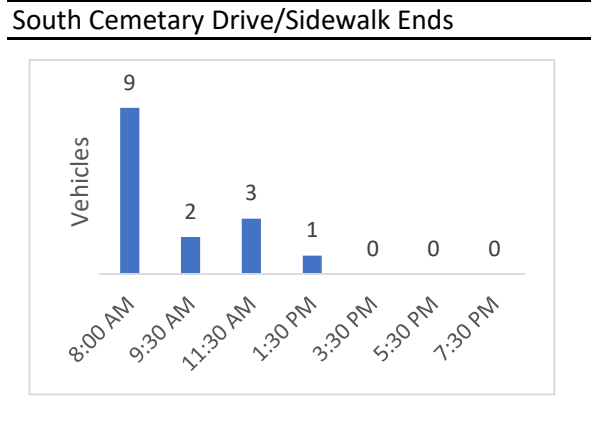

## Weaver Street Parking Count - Sunday 4/15/2018\*

**Maple St**

No parking this side

**West Allen St**

**West Allen St**

\*9:30 AM and 3:30 PM were counted on Sunday 4/22

## Weaver Street Parking Count - Wednesday 4/18/2018\*

\*8:00 AM was counted on Friday 5/18