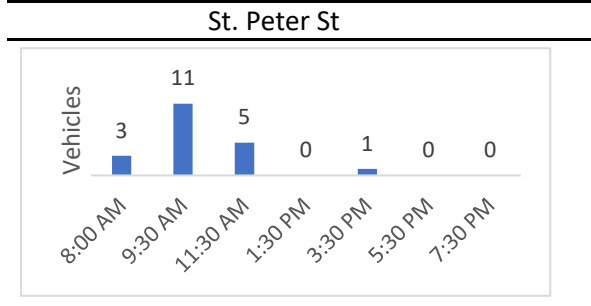

## Weaver Street Parking Count - Sunday 4/15/2018\*

**Maple St**

No parking this side

**West Allen St**

**West Allen St**

\*9:30 AM and 3:30 PM were counted on Sunday 4/22

## Weaver Street Parking Count - Wednesday 4/18/2018\*

\*8:00 AM was counted on Friday 5/18